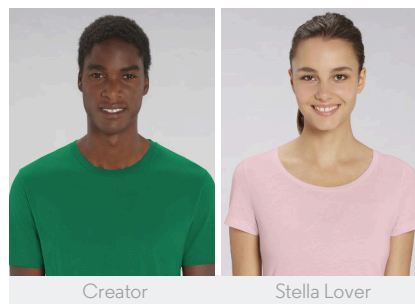

KIDS / T-SHIRTS
MINI CREATOR

 100 per box

STTK909

The iconic kids' T-shirt

Single Jersey
100% Organic ring-spun Combed Cotton
155 GSM

- Set-in sleeve
- 1x1 rib at neck collar
- Inside back neck tape in self fabric
- Sleeve hem and bottom hem with narrow double topstitch

MEDIUM FIT

3-4 5-6 7-8 9-11 12-14

Size guide

SIZES		3-4	5-6	7-8	9-11	12-14
A	Half Chest	33	35	37	41	44
B	Body Length	42	46	51.5	57.5	62.5
C	Sleeve Length	11.5	12.5	14.5	16.5	18.5

Combo options

Printing Specifications

Fits all kind of printing techniques. For more information, please visit our website.

Wash similar colours together, do not iron on print, wash and iron inside out.

WHITES

WHITE

COLORS

ESSENTIAL HEATHERS

SPECIAL HEATHERS