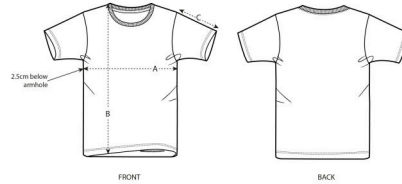

KIDS / T-SHIRTS
MINI CREATOR

 100 per box

STTK909

The iconic kids' T-shirt

Single Jersey
100% Organic ring-spun Combed Cotton
155 GSM

- Set-in sleeve
- 1x1 rib at neck collar
- Inside back neck tape in self fabric
- Sleeve hem and bottom hem with narrow double topstitch

MEDIUM FIT

3-4 5-6 7-8 9-11 12-14

Size guide

SIZES		3-4	5-6	7-8	9-11	12-14
A	Half Chest	33	35	37	41	44
B	Body Length	42	46	51.5	57.5	62.5
C	Sleeve Length	11.5	12.5	14.5	16.5	18.5

Combo options

Printing Specifications