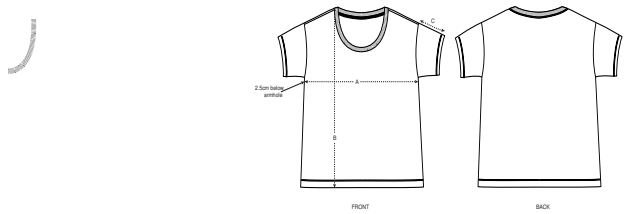

WOMEN T-SHIRTS  
**STELLA CHILLER**

STTW036

**The women's scoop neck relaxed fit t-shirt**

Single Jersey  
100% Organic ring-spun combed cotton  
120 GSM

- Set-in sleeve
- Dropped shoulder
- 1x1 rib at neck collar
- Inside back neck tape in single jersey
- Sleeve hem and bottom hem with narrow double topstitch

RELAXED FIT

XS	S	M	L	XL
----	---	---	---	----

Size guide

SIZES		XS	S	M	L	XL
A	Half Chest	46	48.5	51.5	54.5	57.5
B	Body Length	58	60	62	64	65
C	Sleeve Length	11	11	12	12	13

Printing Specifications

Fits all kinds of print techniques. Please download our printing guide for details.